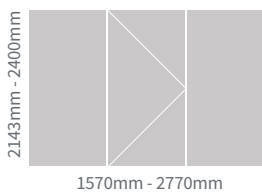

For further sizing information, see the Brick Course Guide on page 12.
All sizing information is dependant on AS2047 area ratings.