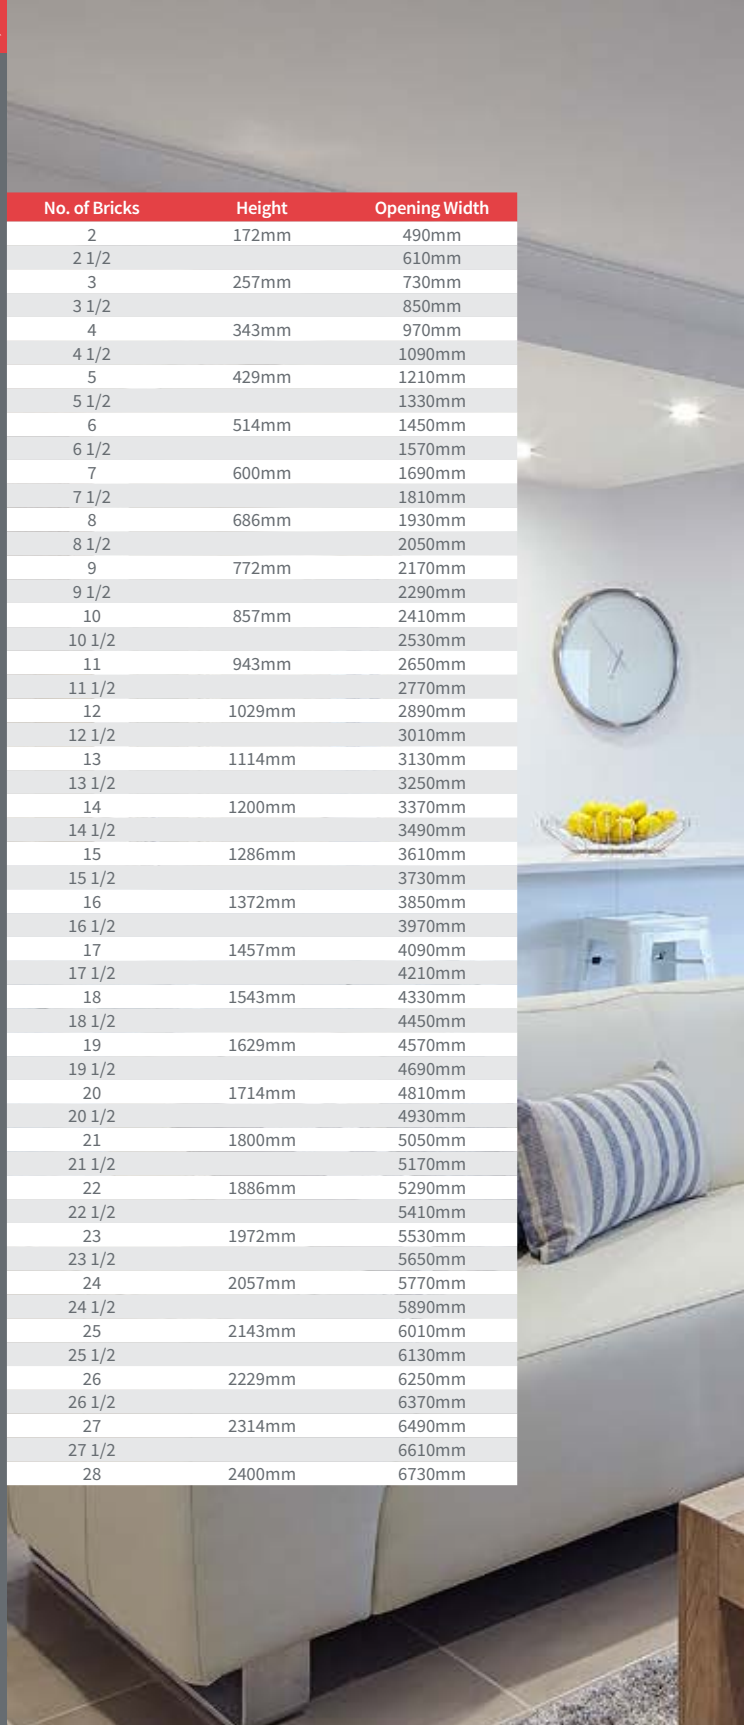

Thicker glass standard throughout.

Streamlined standard 92mm or 50mm framing means easy configuration.

New system designed and created in 2014 around modern Australian Standards.

Strong flywire doors with rollers on bottom for smooth performance, with easy upgrade to stronger flywire if desired.

Size Options

AWNING

Sliding Windows

SLIDING

For further sizing information, see the Brick Course Guide on page 12.
All sizing information is dependant on AS2047 area ratings.

Louvres & Double Hung Windows

The Carinya Classic Double Hung Window is a slimline design to complement heritage homes and new homes aiming for a designer look.

| No. of Bricks | Height | Opening Width |
|---------------|--------|---------------|
| 2 | 172mm | 490mm |
| 2 1/2 | | 610mm |
| 3 | 257mm | 730mm |
| 3 1/2 | | 850mm |
| 4 | 343mm | 970mm |
| 4 1/2 | | 1090mm |
| 5 | 429mm | 1210mm |
| 5 1/2 | | 1330mm |
| 6 | 514mm | 1450mm |
| 6 1/2 | | 1570mm |
| 7 | 600mm | 1690mm |
| 7 1/2 | | 1810mm |
| 8 | 686mm | 1930mm |
| 8 1/2 | | 2050mm |
| 9 | 772mm | 2170mm |
| 9 1/2 | | 2290mm |
| 10 | 857mm | 2410mm |
| 10 1/2 | | 2530mm |
| 11 | 943mm | 2650mm |
| 11 1/2 | | 2770mm |
| 12 | 1029mm | 2890mm |
| 12 1/2 | | 3010mm |
| 13 | 1114mm | 3130mm |
| 13 1/2 | | 3250mm |
| 14 | 1200mm | 3370mm |
| 14 1/2 | | 3490mm |
| 15 | 1286mm | 3610mm |
| 15 1/2 | | 3730mm |
| 16 | 1372mm | 3850mm |
| 16 1/2 | | 3970mm |
| 17 | 1457mm | 4090mm |
| 17 1/2 | | 4210mm |
| 18 | 1543mm | 4330mm |
| 18 1/2 | | 4450mm |
| 19 | 1629mm | 4570mm |
| 19 1/2 | | 4690mm |
| 20 | 1714mm | 4810mm |
| 20 1/2 | | 4930mm |
| 21 | 1800mm | 5050mm |
| 21 1/2 | | 5170mm |
| 22 | 1886mm | 5290mm |
| 22 1/2 | | 5410mm |
| 23 | 1972mm | 5530mm |
| 23 1/2 | | 5650mm |
| 24 | 2057mm | 5770mm |
| 24 1/2 | | 5890mm |
| 25 | 2143mm | 6010mm |
| 25 1/2 | | 6130mm |
| 26 | 2229mm | 6250mm |
| 26 1/2 | | 6370mm |
| 27 | 2314mm | 6490mm |
| 27 1/2 | | 6610mm |
| 28 | 2400mm | 6730mm |