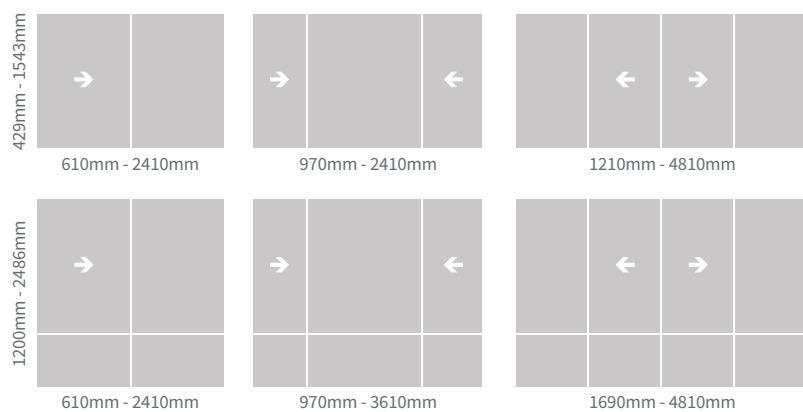

Size Options

AWNING

Sliding Windows

SLIDING

For further sizing information, see the Brick Course Guide on page 12.
All sizing information is dependant on AS2047 area ratings.

Louvres & Double Hung Windows

The Carinya Classic Double Hung Window is a slimline design to complement heritage homes and new homes aiming for a designer look.