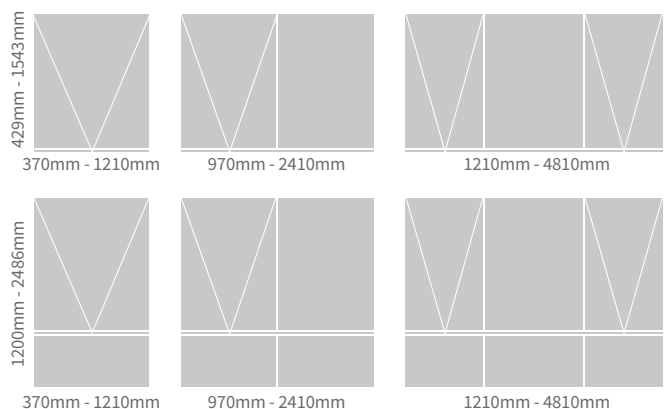

Size Options

AWNING

Sliding Windows

SLIDING

For further sizing information, see the Brick Course Guide on page 12.
All sizing information is dependant on AS2047 area ratings.

Louvres & Double Hung Windows

The Carinya Classic Double Hung Window is a slimline design to complement heritage homes and new homes aiming for a designer look.