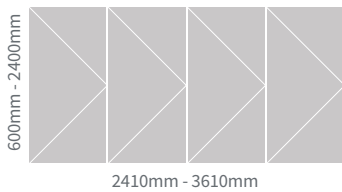

For further sizing information, see the Brick Course Guide on page 12.
All sizing information is dependant on AS2047 area ratings.