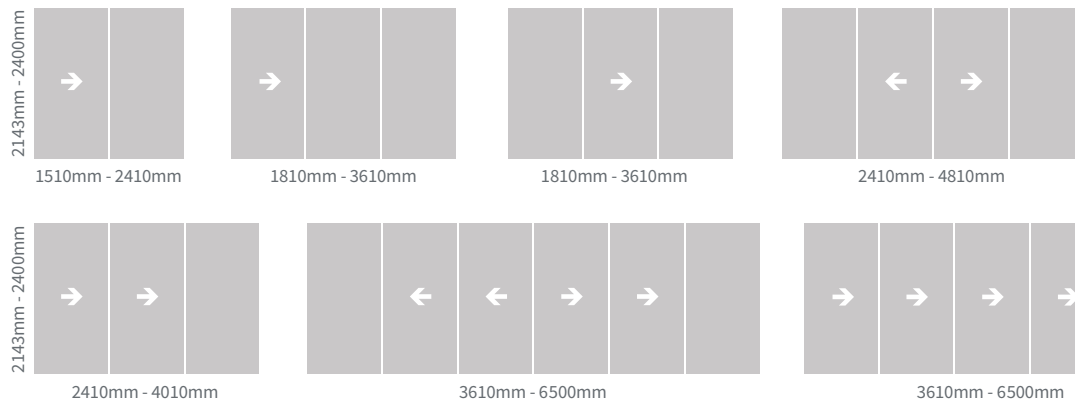

Size Options

For further sizing information, see the Brick Course Guide on page 12.
All sizing information is dependant on AS2047 area ratings.

Bi-fold & Hinged Doors

Be it a classic hinged, grand double or a functional bi-fold, Glass Co WA will custom design your doors to provide truly individual style. While hinged doors offer timeless elegance, bi-folds add a new level of versatility. Glass Co WA bi-folds provide a stylish connection between the outdoors and the inside. Open up to a nice breeze or create more space to entertain guests. The choice is yours.